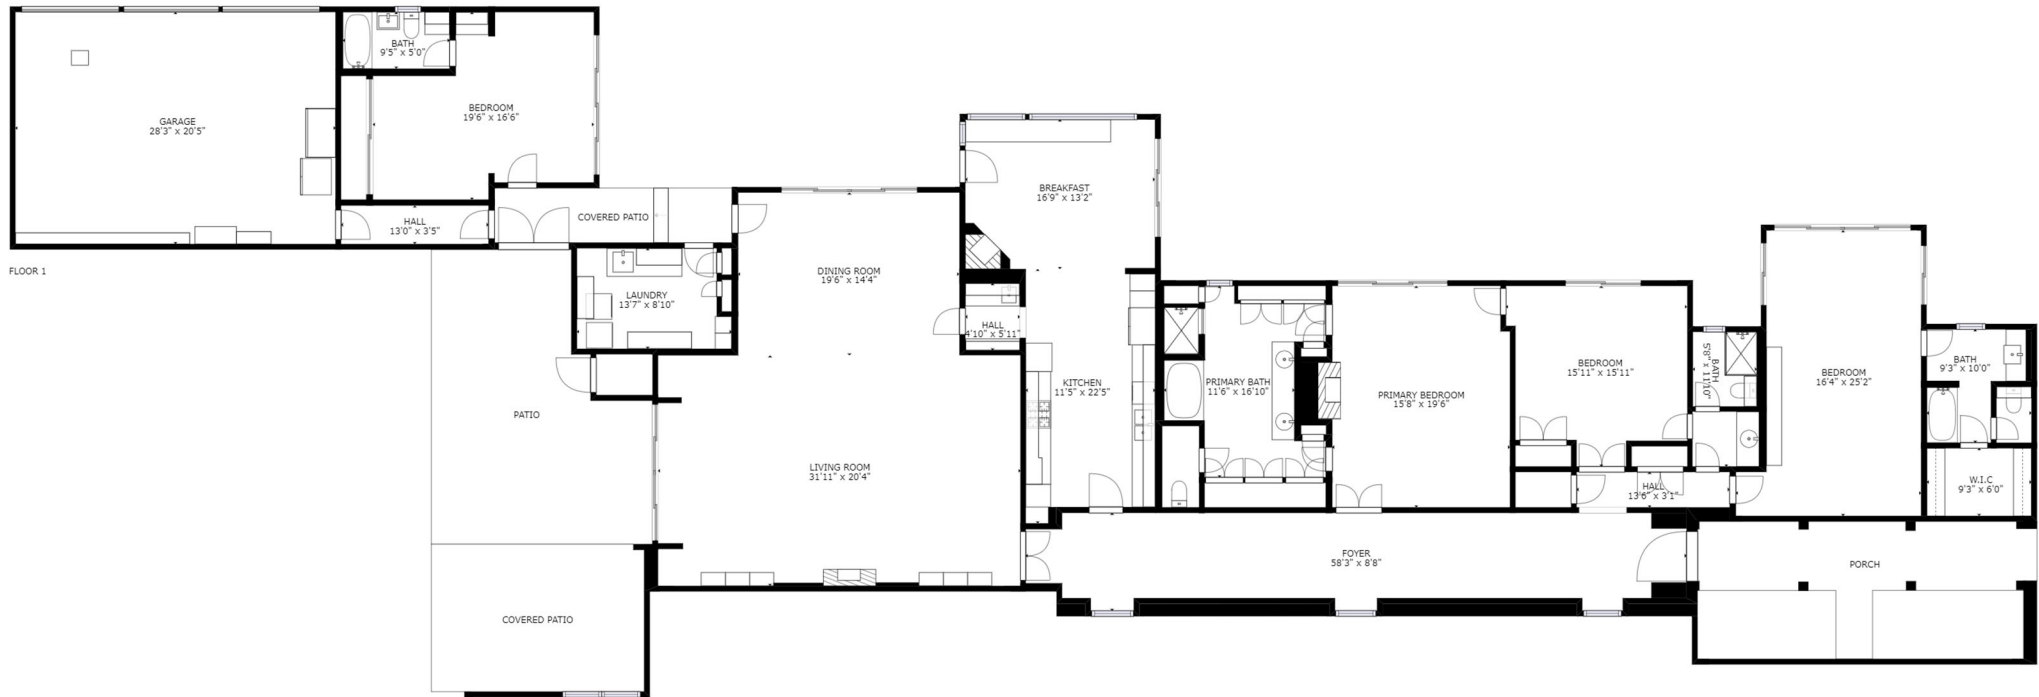

# 2062 China Flat Road Birnam Wood, CA 93108

Prime Birnam Wood Location  
Golf Course, Clubhouse and Mountain Views  
3 Bedroom Suites in the Main House • 1 Bedroom Guest Suite  
Full House Backup Generator • Single Level • 3 Car Garage  
3,598 Square Feet